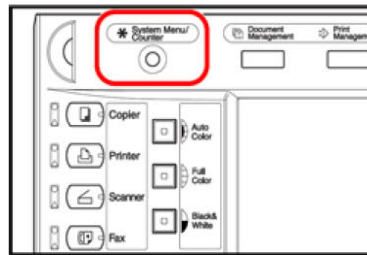

## KM-C3225E

The KM-C2525E, KM-C3225E, KM-C3232E and KM-C4035E Copiers use an **electronic counter** to record the copy counts. This can be read off the LCD display or printed out in a report.

Use the following steps to check the electronic copy count or print the report.

**Note: you need to report the totals for Monochrome, Mono Colour and Full Colour.**

**STEP 1** Press the **System Menu / Counter** button on the Operator Panel. The default screen will appear on the display.