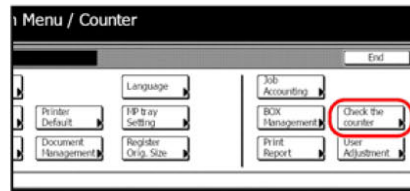

STEP 2 Press the **Check the Counter** button on the touch display. The total number of copies will be displayed.