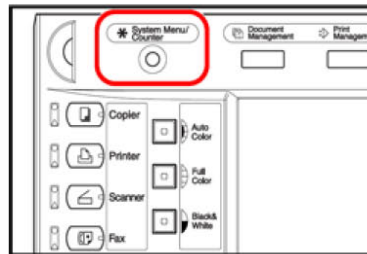

KYOCERA
we'll save you the Earth
KM-C4035E

The KM-C2525E, KM-C3225E, KM-C3232E and KM-C4035E Copiers use an **electronic counter** to record the copy counts. This can be read off the LCD display or printed out in a report.

Use the following steps to check the electronic copy count or print the report.

Note: you need to report the totals for Monochrome, Mono Colour and Full Colour.

STEP 1 Press the **System Menu / Counter** button on the Operator Panel. The default screen will appear on the display.