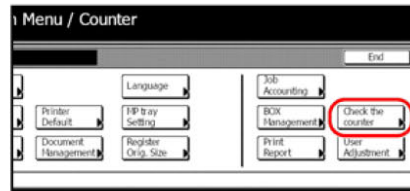

STEP 2 Press the **Check the Counter** button on the touch display. The total number of copies will be displayed.