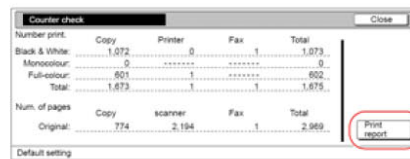

STEP 3 To print the Counter Report press the **PRINT REPORT** key on the display.