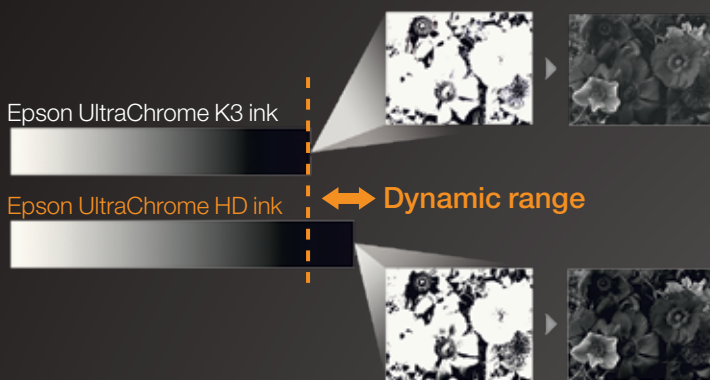

EPSON
EXCEED YOUR VISION

EPSON SURECOLOR SC-P600
DISCOVER A DEEPER BLACK

UNSURPASSED BLACK DENSITY

SMOOTHER GRADATIONS

See a real difference in the quality of your prints with the SureColor SC-P600's ultra-high black density. At 2.86 D-Max on Premium Glossy Photo Paper (a measure of the deepest black tone a printer can produce), **it's the highest in the industry¹**. The result is significantly better quality prints, with rich blacks and ultra-smooth tonal gradations in both colour and black and white.

Superior black tonal gradation

More vibrant colour, more detailed tonal gradation

Epson UltraChrome K3 ink

Epson UltraChrome HD ink

The high D-Max value of Epson UltraChrome HD inks ensures even finer tonal gradations in both colour and black and white.