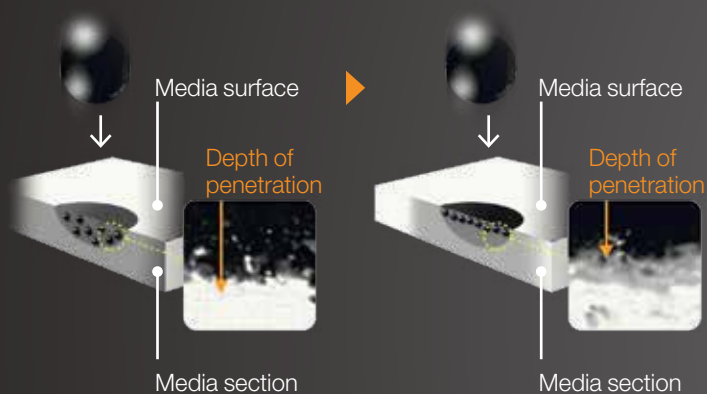

Higher Matte Black pigment density at media surface

Epson UltraChrome K3 ink

Epson UltraChrome HD ink