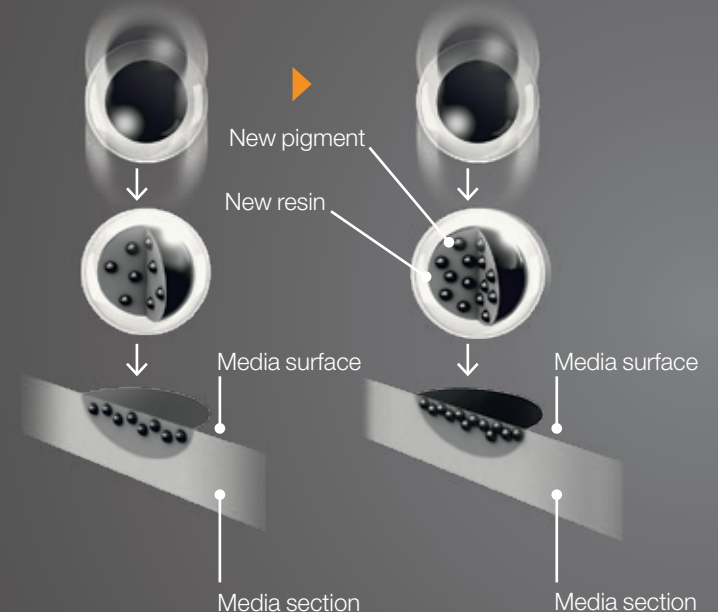

Higher photo black pigment density

Epson UltraChrome K3 ink

Epson UltraChrome HD ink